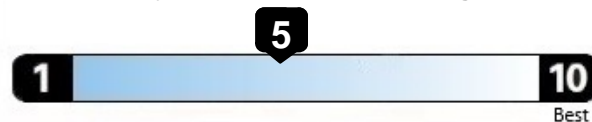

Fuel Economy

24 MPG
combined city/hwy

21 city

29 highway

4.2 gallons per 100 miles

Small SUVs range from 14 to 138 MPG.
The best vehicle rates 146 MPGe.

You spend
$1,750
more in fuel costs
over 5 years
compared to the
average new vehicle.

Annual fuel **Cost**
$2,050

Fuel Economy & Greenhouse Gas Rating (tailpipe only)

This vehicle emits 369 grams CO₂ per mile. The best emits 0 grams per mile (tailpipe only). Producing and distributing fuel also creates emissions; learn more at fueleconomy.gov.

Smog Rating (tailpipe only)