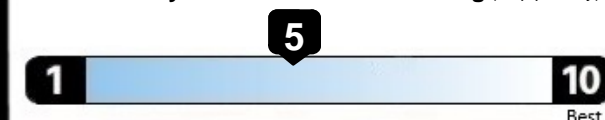

Fuel Economy

24 MPG
combined city/hwy

21 city

29 highway

4.2 gallons per 100 miles

Small SUVs range from 14 to 138 MPG.
The best vehicle rates 146 MPGe.

You spend
$1,750
more in fuel costs
over 5 years
compared to the
average new vehicle.

Annual fuel **Cost**
$2,050

Fuel Economy & Greenhouse Gas Rating (tailpipe only)

This vehicle emits 369 grams CO₂ per mile. The best emits 0 grams per mile (tailpipe only). Producing and distributing fuel also creates emissions; learn more at fueleconomy.gov.

Smog Rating (tailpipe only)