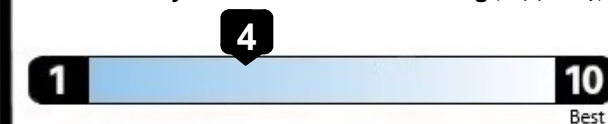

Fuel Economy & Greenhouse Gas Rating (tailpipe only)

This vehicle emits 412 grams CO₂ per mile. The best emits 0 grams per mile (tailpipe only). Producing and distributing fuel also creates emissions; learn more at fueleconomy.gov.