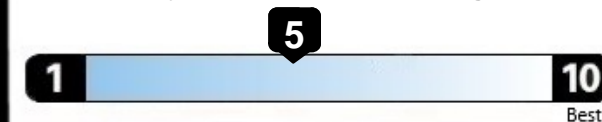

Fuel Economy & Greenhouse Gas Rating (tailpipe only)

This vehicle emits 317 grams CO₂ per mile. The best emits 0 grams per mile (tailpipe only). Producing and distributing fuel also creates emissions; learn more at fueleconomy.gov.